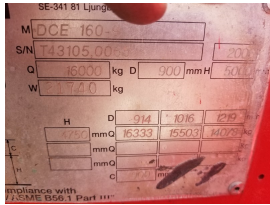

**Kalmar  
DCE160-9  
2006**

Coraopolis, Pennsylvania, United States

*onQ-61625*

HEAVY LIFTERS & HANDLERS - HIGH CAPACITY FORKLIFTS  
USED - SALE & HIRE

<b>Date Listed</b>	1 Apr 2025
<b>Reference</b>	1EQ16398
<b>Serial Number</b>	T43105.0065
<b>Power Type</b>	Diesel

SE-341 81 Ljung  
M DCE 160  
S/N T43105.0065  
Q 16000 kg D 900 mm H 5000  
W 7400 kg  
H D 914 \* 1016 P19  
mmG 16333 15503 10093  
mmG  
mmG  
ci  
Compliance with  
FASME B56.1 Part III