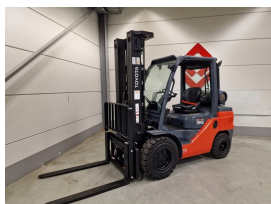

### Toyota 02-8FGJF35 2023

Hornweg, Netherlands

*onQ-64462*

FORKLIFTS - COUNTER BALANCE ICE  
USED - SALE

<b>Date Listed</b>	27 Feb 2025
<b>Reference</b>	880009267
<b>Power Type</b>	LPG / Natural Gas
<b>Lift Capacity</b>	3,500 kg(7,716 lb)
<b>Mast Type</b>	Triplex (3 Stage)
<b>Maximum Lift Height</b>	4,700 mm(185 in)
<b>Tyre Type</b>	Solid / Puncture Proof

#### ADDITIONAL INFORMATION

Overall height: 2240 Cabin: no Cabin height: 2150 Center of gravity: 500 Fork length: 1200 Freelif: 1000 Accessories: Sideshift