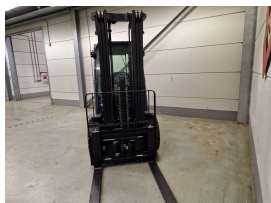

### Toyota 02-8FGJF35 2023

Hornweg, Netherlands

*onQ-64462*

FORKLIFTS - COUNTER BALANCE ICE  
USED - SALE

<b>Date Listed</b>	27 Feb 2025
<b>Reference</b>	880009267
<b>Power Type</b>	LPG / Natural Gas
<b>Lift Capacity</b>	3,500 kg(7,716 lb)
<b>Mast Type</b>	Triplex (3 Stage)
<b>Maximum Lift Height</b>	4,700 mm(185 in)
<b>Tyre Type</b>	Solid / Puncture Proof

#### ADDITIONAL INFORMATION

Overall height: 2240 Cabin: no Cabin height: 2150 Center of gravity: 500 Fork length: 1200 Freelif: 1000 Accessories: Sideshift