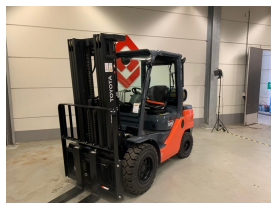

### Toyota 02-8FGJF35 2023

Hornweg, Netherlands

*onQ-64715*

FORKLIFTS - COUNTER BALANCE ICE  
USED - SALE

<b>Date Listed</b>	27 Feb 2025
<b>Reference</b>	880009585
<b>Power Type</b>	LPG / Natural Gas
<b>Lift Capacity</b>	3,500 kg(7,716 lb)
<b>Mast Type</b>	Triples (3 Stage)
<b>Maximum Lift Height</b>	4,300 mm(169 in)
<b>Tyre Type</b>	Solid / Puncture Proof

#### ADDITIONAL INFORMATION

Overall height: 2230 Cabin: no Cabin height: 2130 Center of gravity: 500 Fork length: 1200 Accessories: Sideshift, cabin w/o doors, working lights, bluespot