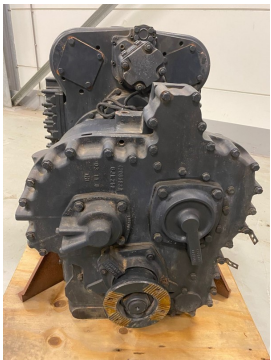

Unknown brand
DANA-TE32-16.7TE32418-60
2009

Hornweg, Netherlands

onQ-65612

OTHER
USED - SALE

Date Listed 27 Feb 2025

Reference TR.02.0005D1

ADDITIONAL INFORMATION

Cabin: 0 Center of gravity: 0 Accessories: DANA transmission model 16.7TE32418-60

DANA SPICER OFF-HIGHWAY
BRUGES
BELGIUM

MODEL 16.7TE32418-60
SERIAL H88834442 62702