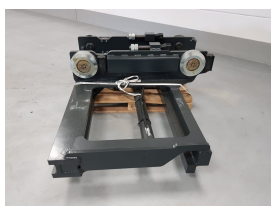

### Kalmar CARRIAGE16-1200SS-FP 2022

Hornweg, Netherlands

**onQ-65769**

ATTACHMENTS - FORKS OR EXTENSIONS

USED - SALE

**Date Listed** 27 Feb 2025

**Reference** 880009138

**Load Capacity** 16,000 kg(35,274 lb)

#### ADDITIONAL INFORMATION

Cabin: no Center of gravity: 1200 Accessories: A64727.0100 / F03001981, sideshift & forkposition