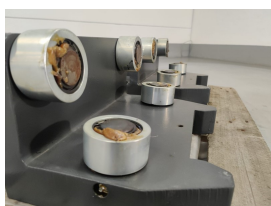

#### ADDITIONAL INFORMATION

Cabin: no Center of gravity: 16 Accessories: A31773.0200 / A31774.0200 capacity 16 tons - Kalmar DCG160-12