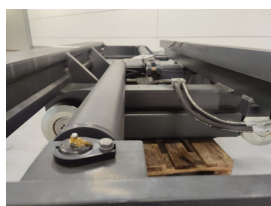

ADDITIONAL INFORMATION

Cabin: no Center of gravity: 1200 Accessories: A64727.0100 / F03001981, sideshift & forkposition

BETTER, SMARTER, MORE FOCUSED, EASY AS.

- Machinery-onQ Oceania is a platform for the sale and acquisition of both new & used mobile machinery in Oceania which includes Australasia and the Malay Archipelago.
- The platform features forklifts, warehouse equipment, container handlers, log handlers, aerial work platforms, port cranes, tow trucks, terminal tractors, industrial sweepers and forklift attachments.