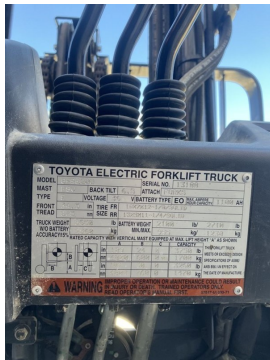

TOYOTA ELECTRIC FORKLIFT TRUCK	
MODEL	8FBE20U
MARKET	BACKHILL
TYPE	TRUCK
VOLTAGE	36V
VEHICLE TYPE	EO
PROJECT	15462358
TIME	11-02
TRAC	11-02
TRUCK MODEL	8FBE20U
VEHICLE TYPE	EO
PROJECT	15462358
TIME	11-02
TRAC	11-02
TRUCK MODEL	8FBE20U
VEHICLE TYPE	EO
PROJECT	15462358
TIME	11-02
TRAC	11-02