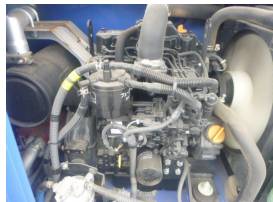

**Aichi**  
**SR10C1SM**  
**2018**  
 Yokohama, Japan

*onQ-65910*

AERIAL WORK PLATFORMS - TELESCOPIC BOOM  
 USED - SALE

<b>Date Listed</b>	15 Apr 2025
<b>Serial Number</b>	781944
<b>Machine Hours</b>	863
<b>Power Type</b>	Diesel
<b>Safe Working Load</b>	200 kg(441 lb)
<b>Platform Height</b>	9,800 mm(386 in)
<b>Weight</b>	4,700 kg(10,362 lb)