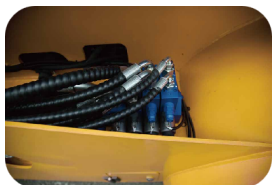

### Manforce MTF25-60-4WD

hangzhou, Zhejiang, China

*onQ-66085*

FORKLIFTS - TELEHANDLERS  
 NEW - SALE

<b>Date Listed</b>	15 Apr 2025
<b>Reference</b>	MTF25-604WD
<b>Power Type</b>	Diesel
<b>Lift Capacity</b>	2,500 kg(5,512 lb)
<b>Maximum Lift Height</b>	6,000 mm(236 in)
<b>Outreach</b>	3,810 mm(150 in)
<b>Tyre Type</b>	Pneumatic
<b>Machine Features</b>	Overhead Guard 4 wheel drive Stage IV Compliant Stage V Compliant

#### ADDITIONAL INFORMATION

Adaptability to Challenging Terrain Outstanding Maneuverability  
 Flexible Telescopic Arm Design Versatile Applications Engine Hood  
 and Tilt Cab Accessibility Anti-rollover Protection System Cylinder  
 with Balance Valve Proportional Solenoid ValvesOPS (Operator  
 Presence System) Self-leveling System Enhanced Visibility Isolated  
 Overhead Guard