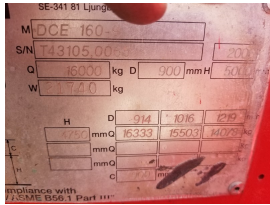

**Kalmar  
DCE160-9  
2006**

Morgantown, Pennsylvania, United States

*onQ-66103*

HEAVY LIFTERS & HANDLERS - HIGH CAPACITY FORKLIFTS  
USED - SALE & HIRE

**Date Listed** 26 Feb 2025

**Reference** 1EQ16398

**Serial Number** T43105.0065

**Power Type** Diesel

SE-341 81 Ljung  
M DCE 160  
S/N T43105.0065  
Q 16000 kg D 900 mm H 500  
W 740 kg  
H D 914 \* 1016 P19  
mmG 16333 15503 1029  
mmG  
ci  
Inpliance with  
FASME B56.1 Part III