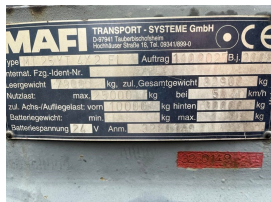

## NC NIELSEN

Lars Vernegaard Balling, Denmark E. lv@nc-nielsen.dk, Ph. +45 99 83 83 83

**Mafi  
MT25  
2007**

Balling, Denmark

*onQ-66351*

TOWING TRACTORS - TERMINAL TRACTORS  
USED - SALE

<b>Date Listed</b>	10 Feb 2025
<b>Reference</b>	70133
<b>Machine Hours</b>	16610
<b>Power Type</b>	Diesel
<b>Fifth Wheel Lifting Capacity</b>	25,000 kg(55,115 lb)
<b>Wheel Base</b>	3,500 mm(138 in)
<b>Length</b>	5,500 mm(217 in)
<b>Width</b>	2,500 mm(98 in)
<b>Machine Condition</b>	Condition GOOD ***
<b>Machine Features</b>	Airconditioned cabin 4 wheels 2 wheel drive