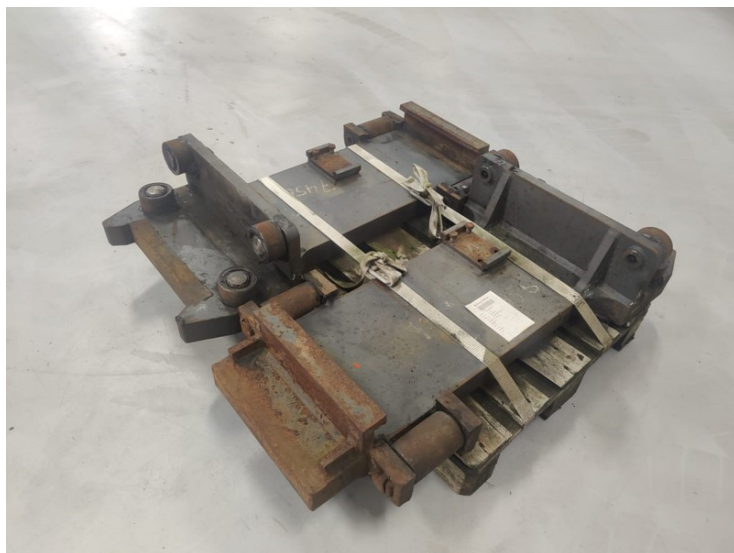

E. sales@forkliftcenter.com, Ph. +31 (0)20 497 4101

Kalmar PLATES-DCE150-12 Hornweg, Netherlands

onQ-61240

OTHER
USED - SALE

Date Listed 27 Feb 2025

Reference 880007456

ADDITIONAL INFORMATION

Overall height: 250 Cabin: no Center of gravity: 0