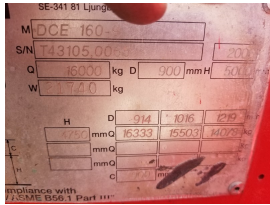

**Kalmar
DCE160-9
2006**

Coraopolis, Pennsylvania, United States

onQ-61625

HEAVY LIFTERS & HANDLERS - HIGH CAPACITY FORKLIFTS
USED - SALE & HIRE

Date Listed	1 Apr 2025
Reference	1EQ16398
Serial Number	T43105.0065
Power Type	Diesel

SE-341 81 Ljung
M DCE 160
S/N T43105.0065
Q 16000 kg D 900 mm H 5000
W 7400 kg
H D 914 * 1016 P19
mmG 16333 15503 10093
mmG
mmG
cl
Compliance with
FASME B56.1 Part III