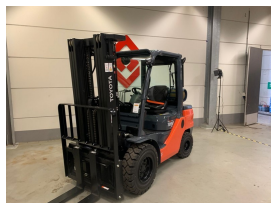

E. sales@forkliftcenter.com, Ph. +31 (0)20 497 4101

Toyota 02-8FGJF35 2023

Hornweg, Netherlands

onQ-64715

FORKLIFTS - COUNTER BALANCE ICE
USED - SALE

Date Listed	27 Feb 2025
Reference	880009585
Power Type	LPG / Natural Gas
Lift Capacity	3,500 kg(7,716 lb)
Mast Type	Triples (3 Stage)
Maximum Lift Height	4,300 mm(169 in)
Tyre Type	Solid / Puncture Proof

ADDITIONAL INFORMATION

Overall height: 2230 Cabin: no Cabin height: 2130 Center of gravity: 500 Fork length: 1200 Accessories: Sideshift, cabin w/o doors, working lights, bluespot

BETTER, SMARTER, MORE FOCUSED, EASY AS.