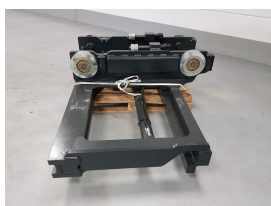

### Kalmar CARRIAGE16-1200SS-FP 2022

Hornweg, Netherlands

**onQ-65769**

ATTACHMENTS - FORKS OR EXTENSIONS  
USED - SALE

**Date Listed** 27 Feb 2025

**Reference** 880009138

**Load Capacity** 16,000 kg(35,274 lb)

#### ADDITIONAL INFORMATION

Cabin: no Center of gravity: 1200 Accessories: A64727.0100 / F03001981, sideshift & forkposition