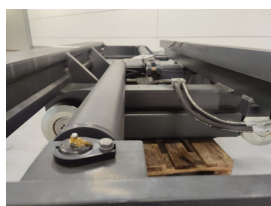

FORKLIFTCENTER B.V.

Hendrik Boone (Oceania & South East Asia)

Cees Halling (Europe & Africa)

New South Wales, Australia

Amsterdam, Netherlands

E. sales@forkliftcenter.com, Ph. +31 (0)20 497 4101, Mob. +61 282 981

E. sales@forkliftcenter.com, Ph. +31 (0)20 497 4101

Kalmar CARRIAGE16-1200SS-FP 2021

Hornweg, Netherlands

onQ-65771

ATTACHMENTS - FORKS OR EXTENSIONS
USED - SALE

Date Listed 27 Feb 2025

Reference 880008755

Load Capacity 16,000 kg(35,274 lb)

ADDITIONAL INFORMATION

Cabin: no Center of gravity: 1200 Accessories: A64727.0100 / F03001981, sideshift & forkposition

BETTER, SMARTER, MORE FOCUSED, EASY AS.

- Machinery-onQ Oceania is a platform for the sale and acquisition of both new & used mobile machinery in Oceania which includes Australasia and the Malay Archipelago.
- The platform features forklifts, warehouse equipment, container handlers, log handlers, aerial work platforms, port cranes, tow trucks, terminal tractors, industrial sweepers and forklift attachments.

Machinery-onQ is a Business Platform by ForkliftAction Media.

This platform is produced by FORKLIFTACTION