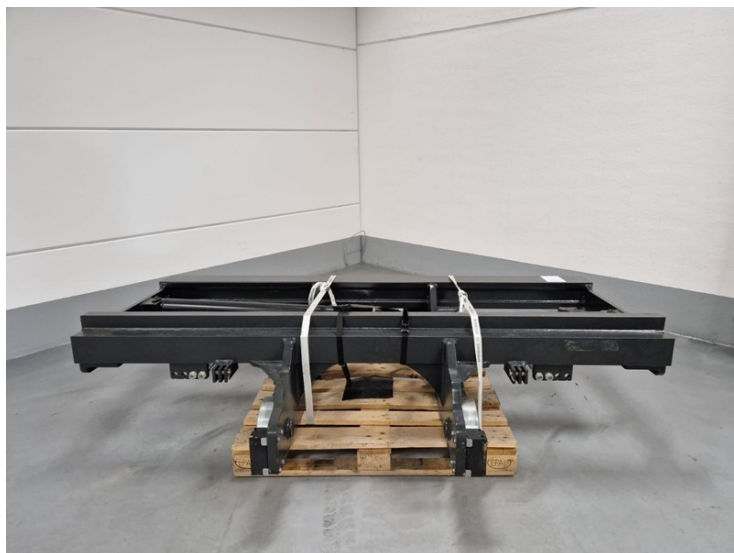

E. sales@forkliftcenter.com, Ph. +31 (0)20 497 4101

Kalmar CARRIAGE16-1200SS-FP

Hornweg, Netherlands

onQ-65772

ATTACHMENTS - FORKS OR EXTENSIONS
USED - SALE

Date Listed 27 Feb 2025

Reference 880009203

Load Capacity 16,000 kg(35,274 lb)