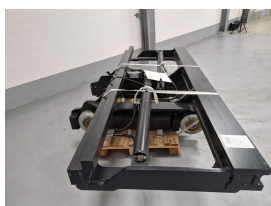

ADDITIONAL INFORMATION

Cabin: no Center of gravity: 1200 Accessories: A64727.0100 / F03001981, sideshift & forkposition

BETTER, SMARTER, MORE FOCUSED, EASY AS.

- Machinery-onQ Oceania is a platform for the sale and acquisition of both new & used mobile machinery in Oceania which includes Australasia and the Malay Archipelago.
- The platform features forklifts, warehouse equipment, container handlers, log handlers, aerial work platforms, port cranes, tow trucks, terminal tractors, industrial sweepers and forklift attachments.