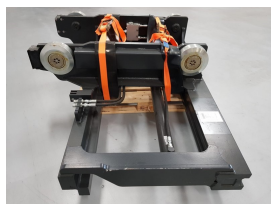

FORKLIFTCENTER B.V.

Hendrik Boone (Oceania & South East Asia)

Cees Halling (Europe & Africa)

New South Wales, Australia

Amsterdam, Netherlands

E. sales@forkliftcenter.com, Ph. +31 (0)20 497 4101, Mob. +61 282 981

E. sales@forkliftcenter.com, Ph. +31 (0)20 497 4101

Kalmar CARRIAGE16-1200SS-FP

Hornweg, Netherlands

onQ-65774

ATTACHMENTS - FORKS OR EXTENSIONS
USED - SALE

Date Listed 27 Feb 2025

Reference 880009047

Load Capacity 16,000 kg(35,274 lb)

ADDITIONAL INFORMATION

Cabin: no Center of gravity: 1200 Accessories: A64727.0100 / F03001981, sideshift & forkposition

BETTER, SMARTER, MORE FOCUSED, EASY AS.

- Machinery-onQ Oceania is a platform for the sale and acquisition of both new & used mobile machinery in Oceania which includes Australasia and the Malay Archipelago.
- The platform features forklifts, warehouse equipment, container handlers, log handlers, aerial work platforms, port cranes, tow trucks, terminal tractors, industrial sweepers and forklift attachments.

Machinery-onQ is a Business Platform by ForkliftAction Media.

This platform is produced by FORKLIFTACTION