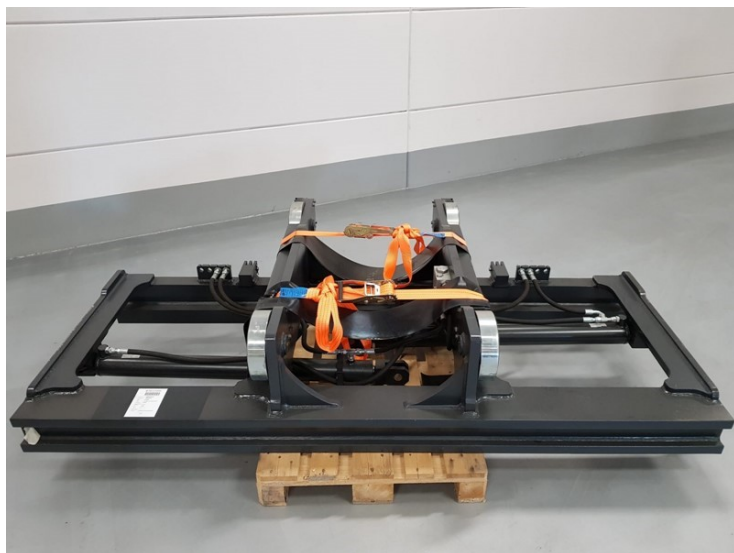

E. sales@forkliftcenter.com, Ph. +31 (0)20 497 4101

Kalmar CARRIAGE16-1200SS-FP

Hornweg, Netherlands

onQ-65774

ATTACHMENTS - FORKS OR EXTENSIONS
USED - SALE

Date Listed 27 Feb 2025

Reference 880009047

Load Capacity 16,000 kg(35,274 lb)

ADDITIONAL INFORMATION

Cabin: no Center of gravity: 1200 Accessories: A64727.0100 / F03001981, sideshift & forkposition

BETTER, SMARTER, MORE FOCUSED, EASY AS.

- Machinery-onQ Oceania is a platform for the sale and acquisition of both new & used mobile machinery in Oceania which includes Australasia and the Malay Archipelago.
- The platform features forklifts, warehouse equipment, container handlers, log handlers, aerial work platforms, port cranes, tow trucks, terminal tractors, industrial sweepers and forklift attachments.