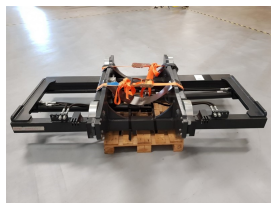

ADDITIONAL INFORMATION

Cabin: no Center of gravity: 1200 Accessories: A64727.0100 / F03001981, sideshift & forkposition

BETTER, SMARTER, MORE FOCUSED, EASY AS.

- Machinery-onQ Oceania is a platform for the sale and acquisition of both new & used mobile machinery in Oceania which includes Australasia and the Malay Archipelago.
- The platform features forklifts, warehouse equipment, container handlers, log handlers, aerial work platforms, port cranes, tow trucks, terminal tractors, industrial sweepers and forklift attachments.