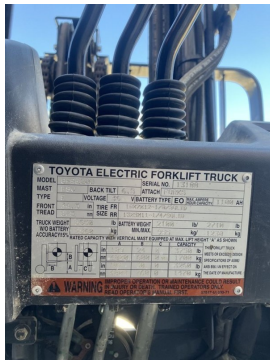

Toyota
8FBE20U
2017
Flesherton, Ontario, Canada

onQ-65809

FORKLIFTS - COUNTER BALANCE ELECTRIC
USED - SALE

Date Listed 20 Feb 2025

Reference 15462358/1-11-02

Power Type Battery Electric

ADDITIONAL INFORMATION

Used Toyota 3 Wheel Forklift, 36v Battery, Cascade Sidehifter

TOYOTA ELECTRIC FORKLIFT TRUCK	
MODEL	8FBE20U
MARKET	BACKHOE / TRUCK
TYPE	VOLTAJE: 36V BATERIA: 36V
PROTECTOR	VELOCIDAD TIPO: 11.0 KM/H
TREAD	800 mm
TIPO DE RUEDA	3
BATERIA	36V
CONEXION	36V