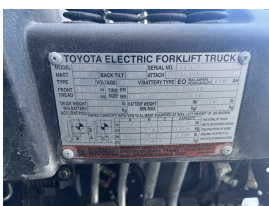

O'DONNELL ENTERPRISES INC

Jerry O'Donnell   Flesherton, Ontario, Canada   E. jerry@odonnell-lift.ca, Ph. +1 519 599 5238

**Toyota
8FBE20U
2016**

Flesherton, Ontario, Canada

onQ-65813

FORKLIFTS - COUNTER BALANCE ELECTRIC
USED - SALE

Date Listed   20 Feb 2025

Reference   15473082

Power Type   Battery Electric

ADDITIONAL INFORMATION
USED Toyota 8FBE20U

BETTER, SMARTER, MORE FOCUSED, EASY AS.

- Machinery-onQ Oceania is a platform for the sale and acquisition of both new & used mobile machinery in Oceania which includes Australasia and the Malay Archipelago.
- The platform features forklifts, warehouse equipment, container handlers, log handlers, aerial work platforms, port cranes, tow trucks, terminal tractors, industrial sweepers and

This platform is produced by FORKLIFTACTION