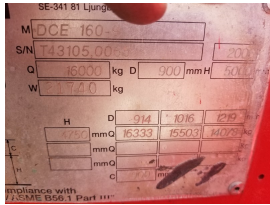

**Kalmar
DCE160-9
2006**

Morgantown, Pennsylvania, United States

onQ-66103

HEAVY LIFTERS & HANDLERS - HIGH CAPACITY FORKLIFTS
USED - SALE & HIRE

Date Listed 26 Feb 2025

Reference 1EQ16398

Serial Number T43105.0065

Power Type Diesel

SE-341 81 Ljung
M DCE 160
S/N T43105.0065
Q 16000 kg D 900 mm H 500
W 740 kg
H D 914 * 1016 P19
mmG 16333 15503 1009
mmG
ci
Inpliance with
FASME B56.1 Part III