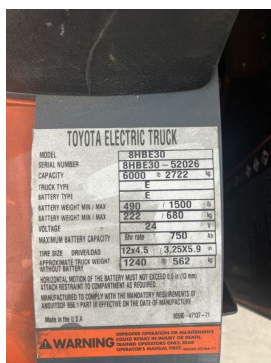

Date Listed 17 Apr 2025
Reference 16490517/1-12-17
Power Type Battery Electric

ADDITIONAL INFORMATION

USED TOYOTA 8HBE30, 48" END CONTROL RIDER, 24V BATTERY, 6,000LBS CAPCITY

BETTER, SMARTER, MORE FOCUSED, EASY AS.