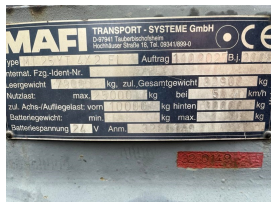

NC NIELSEN

Lars Vernegaard Balling, Denmark E. lv@nc-nielsen.dk, Ph. +45 99 83 83 83

Mafi
MT25
2007

Balling, Denmark

onQ-66351

TOWING TRACTORS - TERMINAL TRACTORS
USED - SALE

Date Listed	10 Feb 2025
Reference	70133
Machine Hours	16610
Power Type	Diesel
Fifth Wheel Lifting Capacity	25,000 kg(55,115 lb)
Wheel Base	3,500 mm(138 in)
Length	5,500 mm(217 in)
Width	2,500 mm(98 in)
Machine Condition	Condition GOOD ***
Machine Features	Airconditioned cabin 4 wheels 2 wheel drive